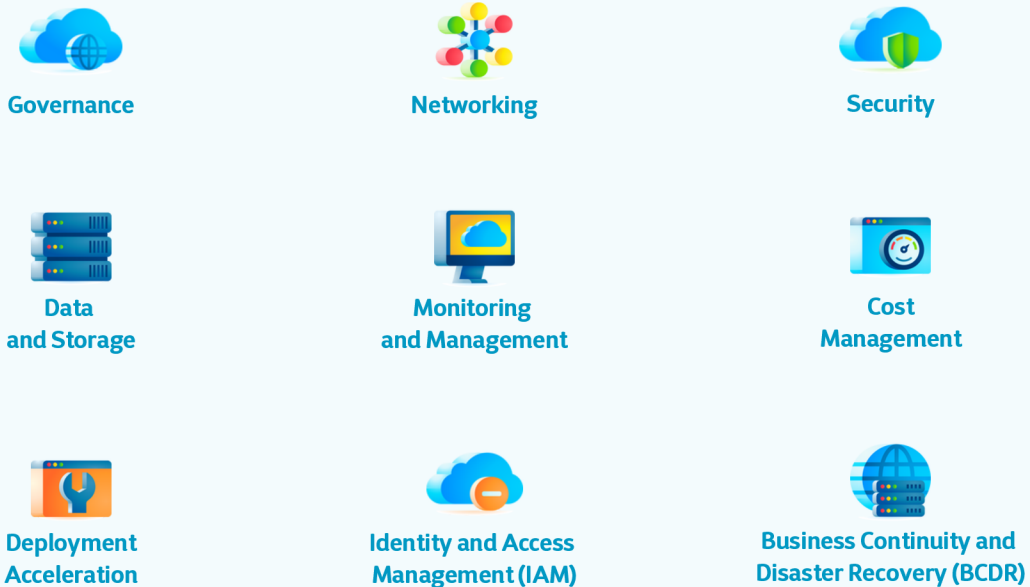

Cloud Assessment

Elevate your Azure experience with the Cloud Assessment program, a cutting-edge methodology designed to **guide customers in evaluating** their **current Azure Landscape**. Uncover the power of optimization tracks that stem from these assessments, providing **actionable pathways for enhancement**. This program seamlessly integrates with complementary programs like Cloud Cost Optimization and Cloud Service Risk and Security Optimization, offering a holistic approach.

Delving deeper, our experts conduct **architectural reviews** spanning the entirety of your Landing Zone, IaaS workload, Data workload, and AKS workload, facilitated by supportive tools including PowerBI Dashboards, IaaS Operations, AKS Operations, and data operation.

ASSESSMENT CATALOG

ASSESSMENT CATALOG

OPTIONAL 1
AKS Validation

OPTIONAL 2
Infrastructure As A Service Validation

OPTIONAL 3
Data Assessment